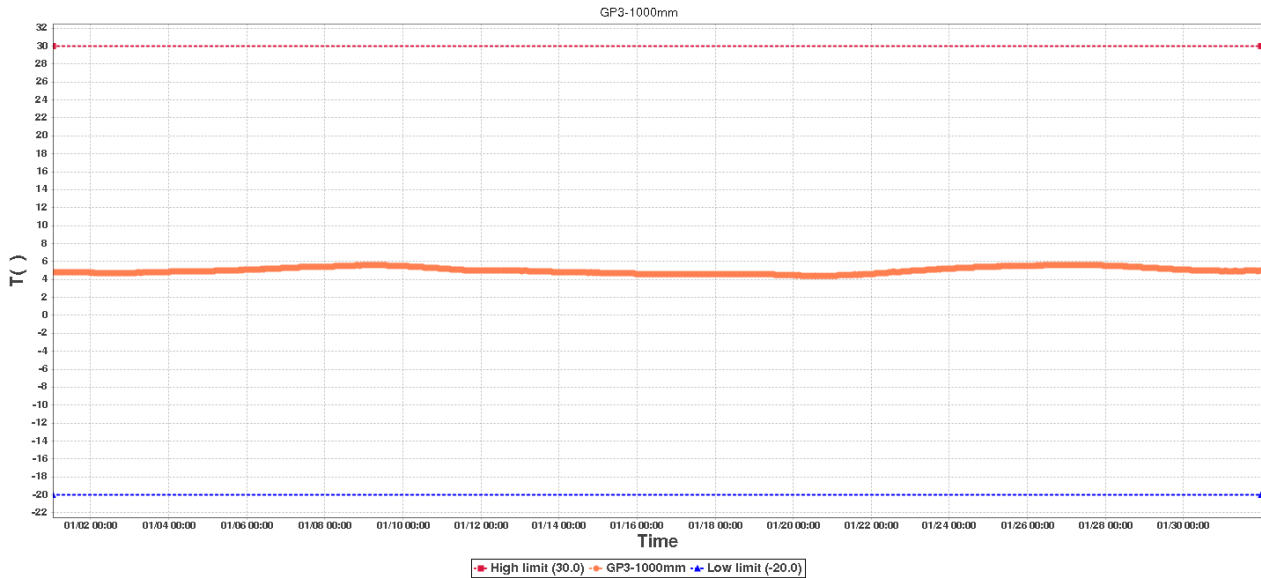

File Generated: 2020/02/02 16:20:31

Ground Prob-2 Data Log

Device Information

Device ID:	02849871144083001802	Device SUB-ID:	0
Device Name:	Ground Prob-2	Device Model:	RCW-600WiFi

Description:

Hours to monitor: 743.0

GP3-1000mmSummary

High limit:	30.0	Start Time:	2020/01/01 00:43:20(GMT+00:00)
Low limit:	-20.0	End Time:	2020/01/31 23:43:56(GMT+00:00)
Max:	5.6	Data Points:	741
Min:	4.4		
Average:	5.0		

GP4-AirSummary