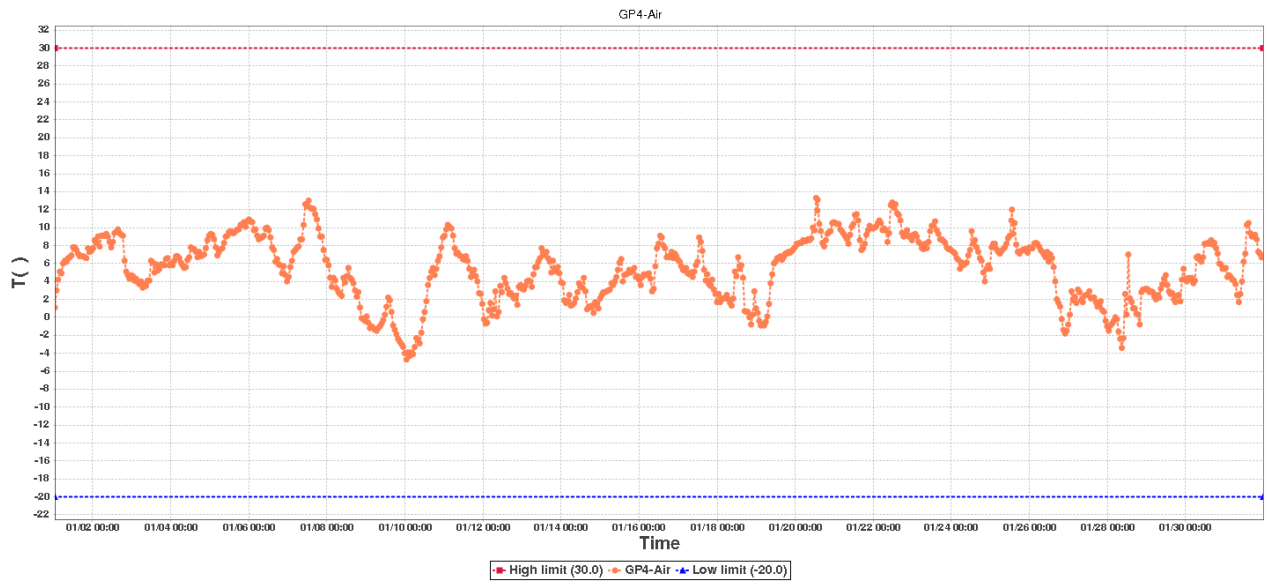

Data List

Logging Time	GP3-1000mm T( )	GP4-Air T( )
2020/01/31 23:43:56(GMT+00:00)	5.0	6.7
2020/01/31 22:44:01(GMT+00:00)	5.0	6.7
2020/01/31 21:44:06(GMT+00:00)	4.9	7.1
2020/01/31 20:44:11(GMT+00:00)	5.0	7.3
2020/01/31 19:44:16(GMT+00:00)	5.0	8.7
2020/01/31 18:44:20(GMT+00:00)	5.0	9.2
2020/01/31 17:44:25(GMT+00:00)	5.0	9.1
2020/01/31 16:44:31(GMT+00:00)	5.0	9.0
2020/01/31 15:44:36(GMT+00:00)	5.0	9.4
2020/01/31 14:44:41(GMT+00:00)	5.0	10.5
2020/01/31 13:44:46(GMT+00:00)	5.0	10.3
2020/01/31 12:44:51(GMT+00:00)	4.9	7.1
2020/01/31 11:44:56(GMT+00:00)	4.9	6.2
2020/01/31 10:45:02(GMT+00:00)	4.9	4.0
2020/01/31 09:45:07(GMT+00:00)	4.9	2.6
2020/01/31 08:45:12(GMT+00:00)	4.9	1.7
2020/01/31 07:45:17(GMT+00:00)	5.0	2.5
2020/01/31 06:45:22(GMT+00:00)	4.9	3.7
2020/01/31 05:45:27(GMT+00:00)	4.9	4.1
2020/01/31 04:45:32(GMT+00:00)	4.9	4.2
2020/01/31 03:45:36(GMT+00:00)	4.9	4.5
2020/01/31 02:45:41(GMT+00:00)	4.9	4.7
2020/01/31 01:45:47(GMT+00:00)	5.0	4.5
2020/01/31 00:45:52(GMT+00:00)	4.9	5.5
2020/01/30 23:45:57(GMT+00:00)	4.9	5.4
2020/01/30 22:46:02(GMT+00:00)	4.9	5.4
2020/01/30 21:46:07(GMT+00:00)	5.0	5.9
2020/01/30 20:46:12(GMT+00:00)	5.0	6.0
2020/01/30 19:46:18(GMT+00:00)	5.0	7.1
2020/01/30 18:46:23(GMT+00:00)	5.0	7.7
2020/01/30 17:46:27(GMT+00:00)	5.0	8.3
2020/01/30 16:46:32(GMT+00:00)	5.0	8.1
2020/01/30 15:46:37(GMT+00:00)	5.0	8.6
2020/01/30 14:46:42(GMT+00:00)	5.0	8.2
2020/01/30 13:46:47(GMT+00:00)	5.0	8.3
2020/01/30 12:46:51(GMT+00:00)	5.0	8.2